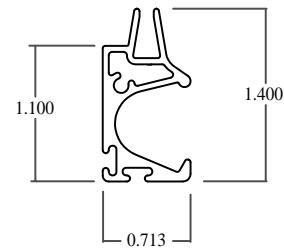

# Serene Design Specifications

For Illustration Purposes Only - Not Drawn to Scale

**STANDARD SIDE TRACK**  
c/w MESH RETENTION

**SHORT SIDE TRACK**  
c/w MESH RETENTION

**TRACK LATCH**

**MOUNTING SCENARIO'S FOR THE HOUSING MOUNTING BRACKET (RAIL)**

**HOUSING END CAP LEFT**

**HOUSING MOUNTING BRACKET (RAIL)**

**HOUSING COVER**

**SERENE WINDOW SCREEN ASSEMBLY**  
**LEFT SIDE VIEW**

**SLIDE BAR**