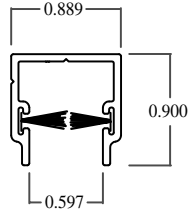

# Serene Design Specifications

For Illustration Purposes Only - Not Drawn to Scale

**STANDARD SIDE TRACK**  
c/w MESH RETENTION

**SHORT SIDE TRACK**  
c/w MESH RETENTION

**TRACK LATCH**

**MOUNTING SCENARIO'S FOR THE HOUSING MOUNTING BRACKET (RAIL)**

**HOUSING END CAP LEFT**

**HOUSING MOUNTING BRACKET (RAIL)**

**HOUSING COVER**

**SERENE WINDOW SCREEN ASSEMBLY**  
**LEFT SIDE VIEW**

**SLIDE BAR**