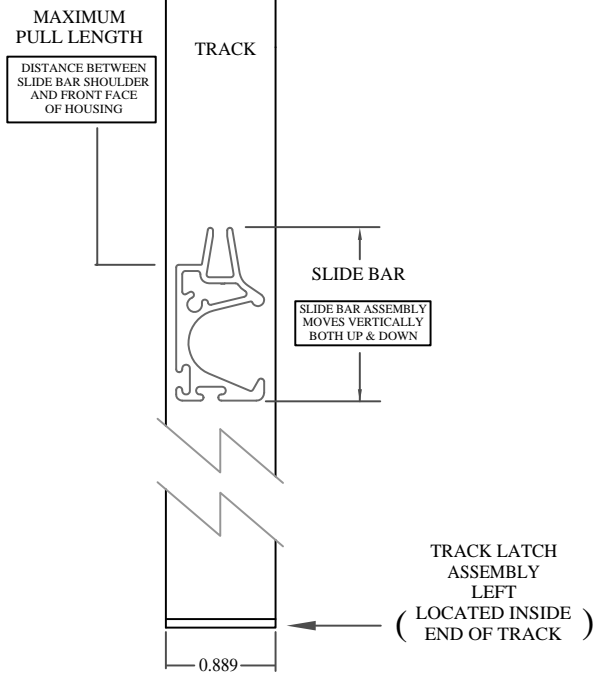

# Serene Design Specifications

For Illustration Purposes Only - Not Drawn to Scale

**STANDARD SIDE TRACK**  
c/w MESH RETENTION

**SHORT SIDE TRACK**  
c/w MESH RETENTION

**TRACK LATCH**

**MOUNTING SCENARIO'S FOR THE HOUSING MOUNTING BRACKET (RAIL)**

**HOUSING END CAP LEFT**

**HOUSING MOUNTING BRACKET (RAIL)**

**HOUSING COVER**

**SERENE WINDOW SCREEN ASSEMBLY**  
**LEFT SIDE VIEW**

**SLIDE BAR**