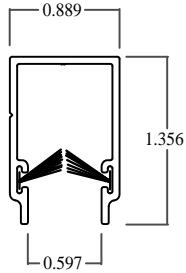

# Serene Design Specifications

For Illustration Purposes Only - Not Drawn to Scale

**STANDARD SIDE TRACK**  
c/w MESH RETENTION

**SHORT SIDE TRACK**  
c/w MESH RETENTION

**TRACK LATCH**

**MOUNTING SCENARIO'S FOR THE HOUSING MOUNTING BRACKET (RAIL)**

**HOUSING END CAP LEFT**

**HOUSING MOUNTING BRACKET (RAIL)**

**HOUSING COVER**

**SERENE WINDOW SCREEN ASSEMBLY**  
**LEFT SIDE VIEW**

**SLIDE BAR**