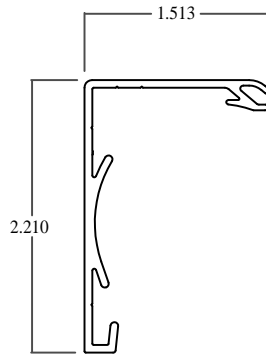

# Serene Design Specifications

For Illustration Purposes Only - Not Drawn to Scale

**STANDARD SIDE TRACK**  
c/w MESH RETENTION

**SHORT SIDE TRACK**  
c/w MESH RETENTION

**TRACK LATCH**

**MOUNTING SCENARIO'S FOR THE HOUSING MOUNTING BRACKET (RAIL)**

**HOUSING END CAP LEFT**

**HOUSING MOUNTING BRACKET (RAIL)**

**HOUSING COVER**

**SERENE WINDOW SCREEN ASSEMBLY**  
**LEFT SIDE VIEW**

**SLIDE BAR**