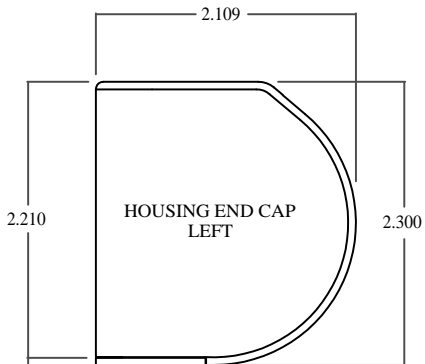

# Serene Design Specifications

For Illustration Purposes Only - Not Drawn to Scale

**STANDARD SIDE TRACK**  
c/w MESH RETENTION

**SHORT SIDE TRACK**  
c/w MESH RETENTION

**TRACK LATCH**

**MOUNTING SCENARIO'S FOR THE HOUSING MOUNTING BRACKET (RAIL)**

**HOUSING END CAP LEFT**

**HOUSING MOUNTING BRACKET (RAIL)**

**HOUSING COVER**

**SERENE WINDOW SCREEN ASSEMBLY**  
**LEFT SIDE VIEW**

**SLIDE BAR**