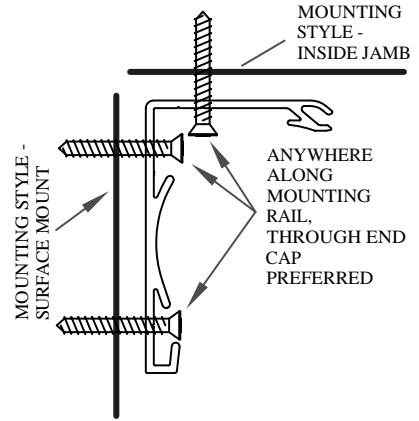

# Serene Design Specifications

For Illustration Purposes Only - Not Drawn to Scale

**STANDARD SIDE TRACK**  
c/w MESH RETENTION

**SHORT SIDE TRACK**  
c/w MESH RETENTION

**TRACK LATCH**

**MOUNTING SCENARIO'S FOR THE HOUSING MOUNTING BRACKET (RAIL)**

**HOUSING END CAP LEFT**

**HOUSING MOUNTING BRACKET (RAIL)**

**HOUSING COVER**

**SERENE WINDOW SCREEN ASSEMBLY**  
**LEFT SIDE VIEW**

**SLIDE BAR**