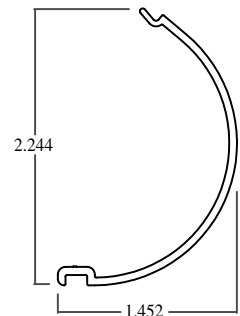

# Serene Design Specifications

For Illustration Purposes Only - Not Drawn to Scale

**STANDARD SIDE TRACK**  
c/w MESH RETENTION

**SHORT SIDE TRACK**  
c/w MESH RETENTION

**TRACK LATCH**

**MOUNTING SCENARIO'S FOR THE HOUSING MOUNTING BRACKET (RAIL)**

**HOUSING END CAP LEFT**

**HOUSING MOUNTING BRACKET (RAIL)**

**HOUSING COVER**

**SERENE WINDOW SCREEN ASSEMBLY**  
**LEFT SIDE VIEW**

**SLIDE BAR**